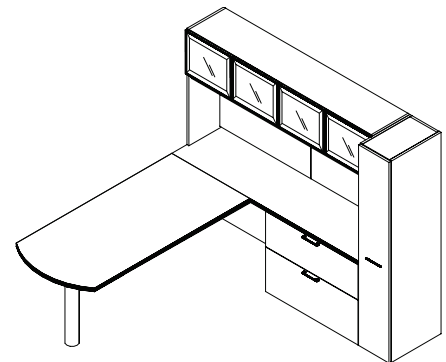

FN-3 L Group with Storage

Model Number	Description	Price
FN1-LRA-1-3066	Arc End Run-off Desk with Silver Post	1039
FN2-OCL-1-2072R	Open Corner Lateral File Credenza	2133
FN4-BOS-T-1572	Overhead Storage with Translucent Doors	3124
	Tackboard (COM) & Tasklight Installed	
FN6-ADS-1-2012L	Wardrobe Unit	2052
	Workstation List Price	$8,348