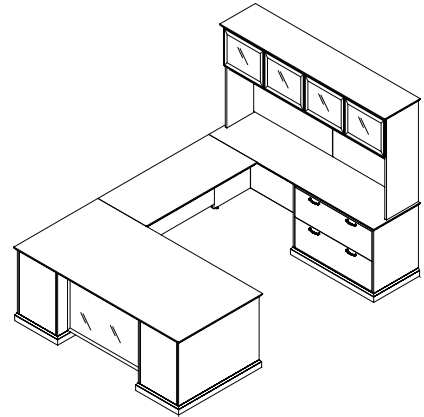

FS-2 U Group with Back Storage

Model Number	Description	Price
FS1-SPR-1-3874L	Single Pedestal Desk with Translucent Modesty	2837
FS3-BMR-1-2248	Bridge with Modesty Panel	752
FS2-OCL-1-2174R	Open Corner Lateral File Credenza	2238
FS4-BOS-T-1674	Overhead Storage with Translucent Doors	3288
	Tackboard (COM) & Tasklight Installed	
	Workstation List Price	$9,115