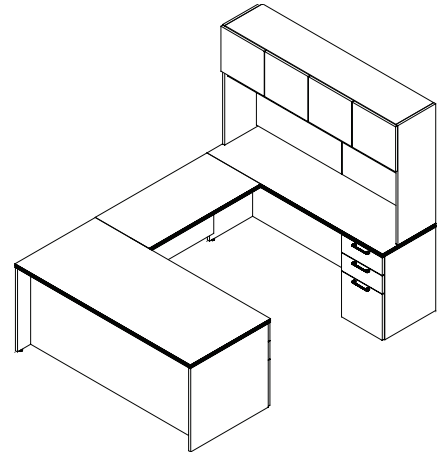

Fusion Basic Typicals

FN-1 L Shape Configuration

Model Number	Description	Price
FN1-SPR-1-3066L	Single Pedestal Desk with Breakfront	2200
FN3-RTP-1-2042R	Return	1710
	Workstation List Price	\$3,910

FN-2 U Group with Back Storage

Model Number	Description	Price
FN1-SPR-R-3672L	Single Pedestal Desk with Recessed Modesty	2180
FN3-BMR-1-2048	Bridge with Modesty Panel	745
FN2-OCP-1-2072R	Open Corner Pedestal Credenza	1905
FN4-BOS-1-1572	Overhead Storage with Wood Doors	2937
	Tackboard (COM) & Tasklight Installed	
	Workstation List Price	\$7,767