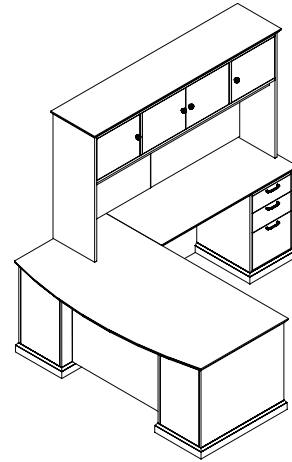

FN-3 L Group with Storage

Model Number	Description	Price
FN1-LRA-1-3066	Arc End Run-off Desk with Silver Post	1039
FN2-OCL-1-2072R	Open Corner Lateral File Credenza	2133
FN4-BOS-T-1572	Overhead Storage with Translucent Doors	3124
	Tackboard (COM) & Tasklight Installed	
FN6-ADS-1-2012L	Wardrobe Unit	2052
	Workstation List Price	\$8,348

Fusion Select Typicals

FS-1 L Shape Configuration with Storage

Model Number	Description	Price
FS1-SPB-1-3768L	Bow Front Single Ped Desk with Break Front	2643
FS3-RTP-1-2249R	Pedestal Return	1770
FS4-BOS-1-1668	Overhead Storage with Wood Doors	3007
	Tackboard (COM) & Tasklight Installed	
	Workstation List Price	\$7,420