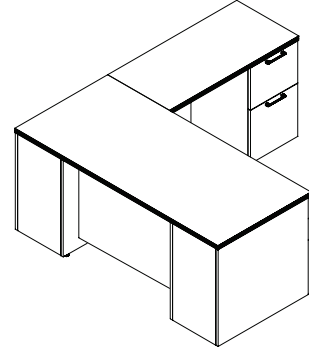

Fusion Basic Typicals

FN-1 L Shape Configuration

Model Number	Description	Price
FN1-SPR-1-3066L	Single Pedestal Desk with Breakfront	2200
FN3-RTP-1-2042R	Return	1710
	Workstation List Price	\$3,910

FN-2 U Group with Back Storage

Model Number	Description	Price
FN1-SPR-R-3672L	Single Pedestal Desk with Recessed Modesty	2180
FN3-BMR-1-2048	Bridge with Modesty Panel	745
FN2-OCP-1-2072R	Open Corner Pedestal Credenza	1905
FN4-BOS-1-1572	Overhead Storage with Wood Doors	2937
	Tackboard (COM) & Tasklight Installed	
	Workstation List Price	\$7,767