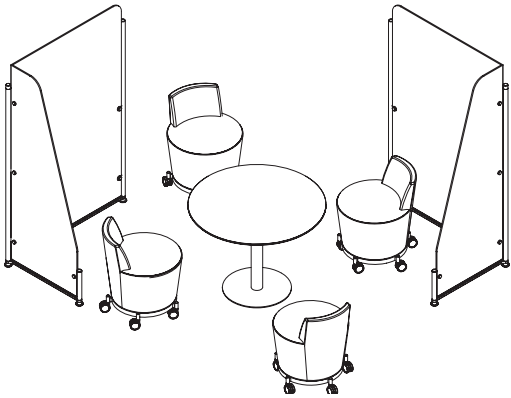

**Adaptable to open or private meeting areas**

The mobile lounge integrates seamlessly with its collaborative counterpart for use in public waiting or study environments.

Privacy screens, both freestanding or affixed to other products are available in a frosted acrylic or 3form glass and provide an enclosed surrounding.

**Creates a perfect blend of business and leisure**

The coveted mobile mini stools are a lighthearted, fun design perfect for small meeting arrangements or as a stowable guest option. The existing stool is accompanied by a newly designed partner with a back rest and larger diameter.

**Addresses media and technology solutions**

The meeting table features a power and communication port with a sliding top to expand the surface for seated users. Media consoles accommodate flat screens and can be used against a wall with optional privacy screens.

**Part of a comprehensive collection**

Collective® is a family of office and open plan case-goods, lounge and swivel seating, and occasional and conference tables - all interchangeable with each other.