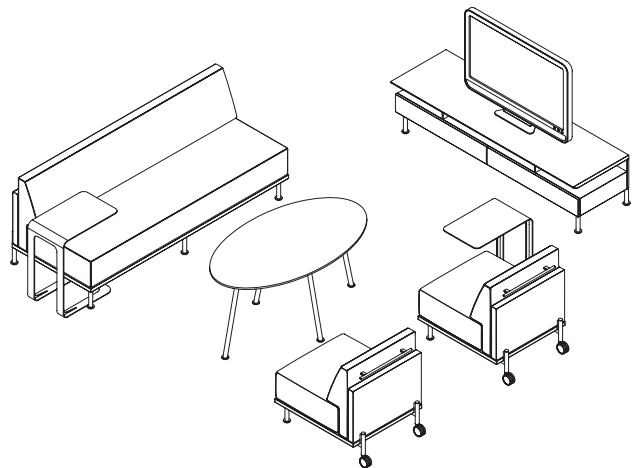

**Adaptable to open or private meeting areas**

The mobile lounge integrates seamlessly with its collaborative counterpart for use in public waiting or study environments.

Privacy screens, both freestanding or affixed to other products are available in a frosted acrylic or 3form glass and provide an enclosed surrounding.

**Creates a perfect blend of business and leisure**

The coveted mobile mini stools are a lighthearted, fun design perfect for small meeting arrangements or as a stowable guest option. The existing stool is accompanied by a newly designed partner with a back rest and larger diameter.

**Addresses media and technology solutions**

The meeting table features a power and communication port with a sliding top to expand the surface for seated users. Media consoles accommodate flat screens and can be used against a wall with optional privacy screens.

**Part of a comprehensive collection**

Collective® is a family of office and open plan case-goods, lounge and swivel seating, and occasional and conference tables - all interchangeable with each other.