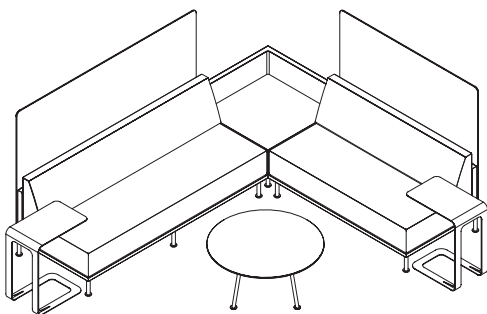

**Adaptable to open or private meeting areas**

The mobile lounge integrates seamlessly with its collaborative counterpart for use in public waiting or study environments.

Privacy screens, both freestanding or affixed to other products are available in a frosted acrylic or 3form glass and provide an enclosed surrounding.

**Creates a perfect blend of business and leisure**

The coveted mobile mini stools are a lighthearted, fun design perfect for small meeting arrangements or as a stowable guest option. The existing stool is accompanied by a newly designed partner with a back rest and larger diameter.

**Addresses media and technology solutions**

The meeting table features a power and communication port with a sliding top to expand the surface for seated users. Media consoles accommodate flat screens and can be used against a wall with optional privacy screens.

**Part of a comprehensive collection**

Collective® is a family of office and open plan case-goods, lounge and swivel seating, and occasional and conference tables - all interchangeable with each other.