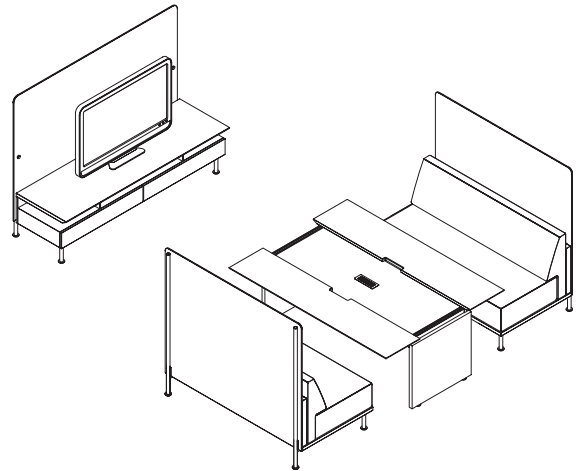

**Adaptable to open or private meeting areas**

The mobile lounge integrates seamlessly with its collaborative counterpart for use in public waiting or study environments.

Privacy screens, both freestanding or affixed to other products are available in a frosted acrylic or 3form glass and provide an enclosed surrounding.

**Creates a perfect blend of business and leisure**

The coveted mobile mini stools are a lighthearted, fun design perfect for small meeting arrangements or as a stowable guest option. The existing stool is accompanied by a newly designed partner with a back rest and larger diameter.

**Addresses media and technology solutions**

The meeting table features a power and communication port with a sliding top to expand the surface for seated users. Media consoles accommodate flat screens and can be used against a wall with optional privacy screens.