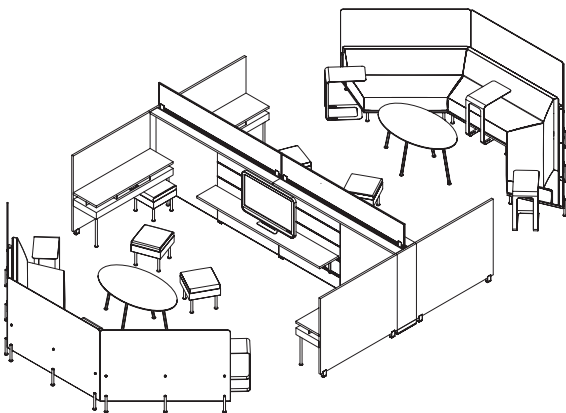

**Adaptable to open or private meeting areas**

The mobile lounge integrates seamlessly with its collaborative counterpart for use in public waiting or study environments.

Privacy screens, both freestanding or affixed to other products are available in a frosted acrylic or 3form glass and provide an enclosed surrounding.

**Creates a perfect blend of business and leisure**

The coveted mobile mini stools are a lighthearted, fun design perfect for small meeting arrangements or as a stowable guest option. The existing stool is accompanied by a newly designed partner with a back rest and larger diameter.

**Addresses media and technology solutions**

The meeting table features a power and communication port with a sliding top to expand the surface for seated users. Media consoles accommodate flat screens and can be used against a wall with optional privacy screens.

**Part of a comprehensive collection**

Collective® is a family of office and open plan case-goods, lounge and swivel seating, and occasional and conference tables - all interchangeable with each other.