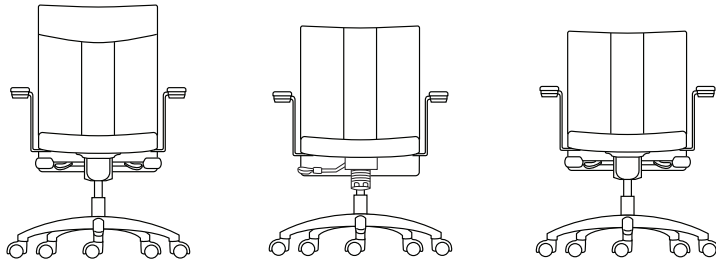

Avia Features

Executive, Conference, and Task Seating

Avia is available in three swivel styles: executive, conference and task. The executive swivel offers a high back and mid back height with multiple arm styles: upholstered arm cap, textured urethane arm cap and adjustable arm. The conference swivel has two arms styles: the upholstered arm cap and textured urethane arm cap. The task chair features a low back with or without adjustable arms.

Standard Features

Executive High Back

Arm Styles

Fixed Arms with Textured Pad
Fixed Arms with Upholstered Pad

Mechanism

Seat Slider

Base Styles

C936, Silver Powder-Coated
C966, Black Nylon

21 degrees of tilt travel allows user to achieve a wide variety of positions.

5 position tilt lock includes an anti-kick-back safety feature and is easily accessed from the side.

Tension control with side activated, telescoping handle offers a comfortable way to regulate spring force.

Conference Seating

Mechanism

Two-piece mid-pivot swivel tilt seating provides a synchronized ride that cradles the occupant as they recline, along with the ergonomic benefit of a reduced front edge seat rise.