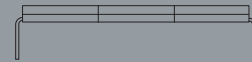

30 w | 27½ d | 32½ h

54 w | 27½ d | 32½ h

78 w | 27½ d | 32½ h

78 w | 27½ d | 32½ h

78 w | 30 d | 32½ h

54 w | 26½ d | 17 h

78 w | 26½ d | 17 h

78 w | 26½ d | 17 h

48 w | 24 d | 14 h

Coffee Table

Design: Tim Buchenberger

Cover: Maharam Vineyard Large, Slate/Azure; Mocha Finish
Page 1&2: Maharam Vineyard Large, Ivory/Onyx; Maharam Ledger, Stark; Mocha Finish

Measurements shown are inches
and rounded to the nearest ¼".