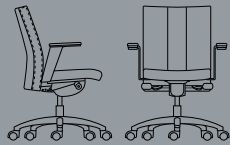

Avia

j

Lightly scaled yet generous, Avia swivel transforms complex performance requirements into a beautifully functional seating solution. A vertical stripe, optional with a secondary textile, and patterned seams add additional interest.

Jofco

P.O. Box 71
Jasper, Indiana 47547-0071
Toll free: 1-800-23-JOFCO
Tel: 812-482-5154
Email: furniture@jofco.com
www.jofco.com

26 w | 26 d | 39½ h
Executive High Back

26 w | 26 d | 39½ h

26 w | 26 d | 36¾ h
Executive Mid Back

26 w | 26 d | 36¾ h

26 w | 26 d | 36¾ h

26 w | 26 d | 36¾ h
Conference

26 w | 26 d | 36¾ h

26 w | 26 d | 34¾ h
Task

25¼ w | 26 d | 34¾ h

ET1110-3000

Design: Dorsey Cox Design