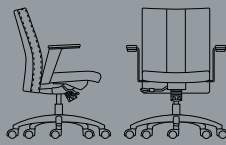

Avia

j

Lightly scaled yet generous, Avia swivel transforms complex performance requirements into a beautifully functional seating solution. A vertical stripe, optional with a secondary textile, and patterned seams add additional interest.

Jofco

P.O. Box 71
Jasper, Indiana 47547-0071
Toll free: 1-800-23-JOFCO
Tel: 812-482-5154
Email: furniture@jofco.com
www.jofco.com

26 w | 26 d | 39½ h
Executive High Back

26 w | 26 d | 39½ h

26 w | 26 d | 36¾ h
Executive Mid Back

26 w | 26 d | 36¾ h

26 w | 26 d | 36¾ h

26 w | 26 d | 36¾ h
Conference

26 w | 26 d | 36¾ h

26 w | 26 d | 34¾ h
Task

25¼ w | 26 d | 34¾ h

ET1110-3000

Design: Dorsey Cox Design