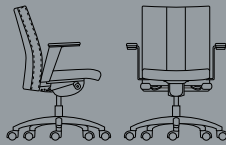

Avia

j

Lightly scaled yet generous, Avia swivel transforms complex performance requirements into a beautifully functional seating solution. A vertical stripe, optional with a secondary textile, and patterned seams add additional interest.

Jofco

P.O. Box 71
Jasper, Indiana 47547-0071
Toll free: 1-800-23-JOFCO
Tel: 812-482-5154
Email: furniture@jofco.com
www.jofco.com

26 w | 26 d | 39½ h
Executive High Back

26 w | 26 d | 39½ h

26 w | 26 d | 36¾ h
Executive Mid Back

26 w | 26 d | 36¾ h

26 w | 26 d | 36¾ h

26 w | 26 d | 36¾ h
Conference

26 w | 26 d | 36¾ h

26 w | 26 d | 34¾ h
Task

25¼ w | 26 d | 34¾ h

ET1110-3000

Design: Dorsey Cox Design