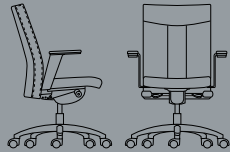

Jofco

P.O. Box 71
Jasper, Indiana 47547-0071
Toll free: 1-800-23-JOFCO
Tel: 812-482-5154
Email: furniture@jofco.com
www.jofco.com

26 w | 26 d | 39½ h
Executive High Back