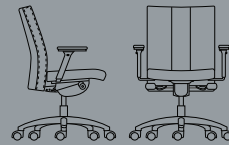

Avia

j

Lightly scaled yet generous, Avia swivel transforms complex performance requirements into a beautifully functional seating solution. A vertical stripe, optional with a secondary textile, and patterned seams add additional interest.

Jofco

P.O. Box 71
Jasper, Indiana 47547-0071
Toll free: 1-800-23-JOFCO
Tel: 812-482-5154
Email: furniture@jofco.com
www.jofco.com

26 w | 26 d | 39½ h
Executive High Back

26 w | 26 d | 39½ h

26 w | 26 d | 36¾ h
Executive Mid Back

26 w | 26 d | 36¾ h

26 w | 26 d | 36¾ h

26 w | 26 d | 36¾ h
Conference

26 w | 26 d | 36¾ h

26 w | 26 d | 34¾ h
Task

25¼ w | 26 d | 34¾ h

ET1110-3000

Design: Dorsey Cox Design