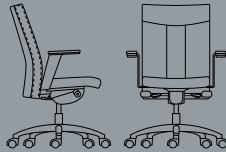

26 w | 26 d | 39½ h