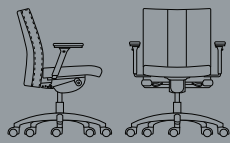

Avia

j

Lightly scaled yet generous, Avia swivel transforms complex performance requirements into a beautifully functional seating solution. A vertical stripe, optional with a secondary textile, and patterned seams add additional interest.

26 w | 26 d | 36¾ h

26 w | 26 d | 36¾ h

26 w | 26 d | 36¾ h
Conference

26 w | 26 d | 36¾ h

26 w | 26 d | 34¾ h
Task

25¼ w | 26 d | 34¾ h

ET1110-3000

Design: Dorsey Cox Design