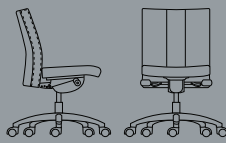

Avia

j

Lightly scaled yet generous, Avia swivel transforms complex performance requirements into a beautifully functional seating solution. A vertical stripe, optional with a secondary textile, and patterned seams add additional interest.

26 w | 26 d | 36¾ h

26 w | 26 d | 36¾ h

26 w | 26 d | 36¾ h
Conference

26 w | 26 d | 36¾ h

26 w | 26 d | 34¾ h
Task

25¼ w | 26 d | 34¾ h

ET1110-3000

Design: Dorsey Cox Design