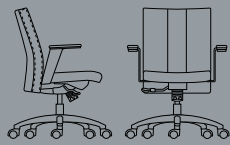

Avia

j

Lightly scaled yet generous, Avia swivel transforms complex performance requirements into a beautifully functional seating solution. A vertical stripe, optional with a secondary textile, and patterned seams add additional interest.

Jofco

P.O. Box 71
Jasper, Indiana 47547-0071
Toll free: 1-800-23-JOFCO
Tel: 812-482-5154
Email: furniture@jofco.com
www.jofco.com

26 w | 26 d | 39½ h
Executive High Back

26 w | 26 d | 39½ h

26 w | 26 d | 36¾ h
Executive Mid Back

26 w | 26 d | 36¾ h

26 w | 26 d | 36¾ h

26 w | 26 d | 36¾ h
Conference

26 w | 26 d | 36¾ h

26 w | 26 d | 34¾ h
Task

25¼ w | 26 d | 34¾ h

ET1110-3000

Design: Dorsey Cox Design