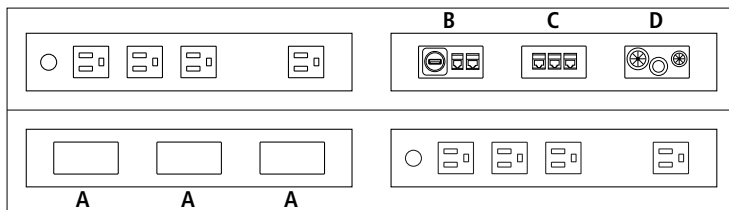

#### Edge 2 Profiles (1 $\frac{1}{2}$ " thick)

**Curve (F3)**

**Ease (E1)**  
Accepts Laminate Top

**Reveal (E4)**  
Accepts Laminate Top

### Console Outlets

There are four parts to the console. The top view shown below illustrates where they are located. Two sections contain four power receptacles. Opposite of the power sections are three telecom plates for voice and data capabilities.

**A** Three plates are blank and can be populated by the end user.

**B** One plate is outfitted with three circular cord minders which allow for wires to move in and out the center console.

**C** One plate contains one USB inline XLR body, one RJ11 CAT 3, and one RJ45 CAT 6.