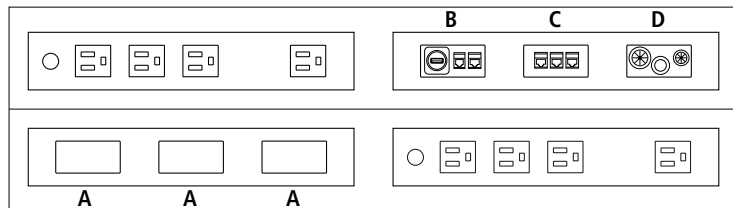

Cascade

Ellipse

Alexandre
Accepts Laminate Top

Josephine
Accepts Laminate Top

Franklin

30" Console

Closed

Open

Console Outlets

There are four parts to the console. The top view shown below illustrates where they are located. Two sections contain four power receptacles. Opposite of the power sections are three telecom plates for voice and data capabilities.

A Three plates are blank and can be populated by the end user.

B One plate is outfitted with three circular cord minders which allow for wires to move in and out the center console.

C One plate contains one USB inline XLR body, one RJ11 CAT 3, and one RJ45 CAT 6.