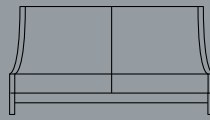

Low, sleek styling is the essence of this modern lounge group. Available in two distinct arm styles and with an a foot or swivel pedestal base.

Jofco

P.O. Box 71
 Jasper, Indiana 47547-0071
 Toll free: 1-800-23-JOFCO
 Tel: 812-482-5154
 Email: furniture@jofco.com
 www.jofco.com

27¼ w | 28¼ d | 28 h

27¼ w | 29¼ d | 32½ h

27¼ w | 28¼ d | 28 h

56 w | 28¼ d | 28 h

80 w | 28¼ d | 28 h

27¼ w | 29¼ d | 32½ h

56 w | 29¼ d | 32½ h

80 w | 29¼ d | 32½ h

Lounge

24 w | 24 d | 22 h
 Occasional

24 w | 24 d | 15 h

36 w | 63 d | 15 h