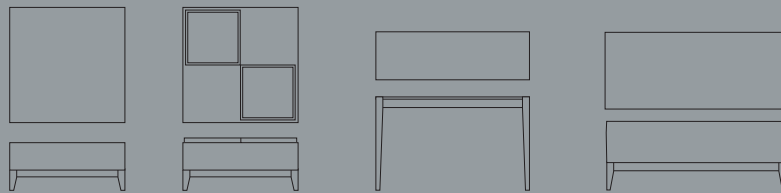

Part of a beautifully adaptable collection, Solara occasional tables, benches and ottomans can be arranged for large or small settings. Their clean lines and pure forms, in a contemporary mix of materials, create an elegant design statement.

End Table

Nesting Tables

Jofco

P.O. Box 71
Jasper, Indiana 47547-0071
Toll free: 1-800-23-JOFCO
Tel: 812-482-5154
Email: furniture@jofco.com
www.jofco.com

Coffee Table

Ottoman

Console

Bench