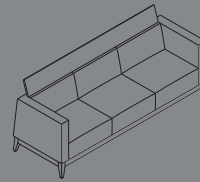

**Expressing** both modern and classic design, the Solara Lounge includes two distinctive seating styles along with an offering of benches and ottomans. Both styles coordinate with Solara occasional tables, and can be arranged in various combinations to create large or small settings for corporate, retail and hospitality interiors.

# Jofco

P.O. Box 71  
Jasper, Indiana 47547-0071  
Toll free: 1-800-23-JOFCO  
Tel: 812-482-5154  
Email: furniture@jofco.com  
www.jofco.com

28 w | 28 d | 33 h

28 w | 28 d | 33 h

29½ w | 27¾ d | 33 h  
Lounge

60 w | 27¾ d | 33 h

84 w | 27¾ d | 33 h

30 w | 30 d | 15 h  
Ottoman

36 w | 36 d | 15 h

30 w | 30 d | 15 h  
Ottoman with Trays

36 w | 36 d | 15 h

48 w | 20 d | 18 h  
Bench

60 w | 20 d | 18 h