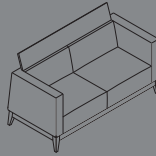

# Jofco

P.O. Box 71  
Jasper, Indiana 47547-0071  
Toll free: 1-800-23-JOFCO  
Tel: 812-482-5154  
Email: furniture@jofco.com  
www.jofco.com

28 w | 28 d | 33 h

28 w | 28 d | 33 h

29½ w | 27¾ d | 33 h  
Lounge

60 w | 27¾ d | 33 h

84 w | 27¾ d | 33 h

30 w | 30 d | 15 h  
Ottoman

36 w | 36 d | 15 h

30 w | 30 d | 15 h  
Ottoman with Trays

36 w | 36 d | 15 h

48 w | 20 d | 18 h  
Bench

60 w | 20 d | 18 h