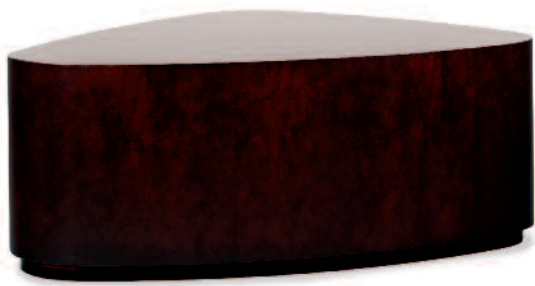

Maia Collection creates inviting spaces with organic curves and soft lines. One and two seaters and graceful plinth-style coffee and end tables complete the offering.

Jofco

P.O. Box 71
Jasper, Indiana 47547-0071
Toll free: 1-800-23-JOFCO
Tel: 812-482-5154
Email: furniture@jofco.com
www.jofco.com

Lounge

26 w | 31 d | 32¼ h

47¼ w | 31 d | 32¼ h

30 w | 23 d | 22 h

Occasional

48 w | 37 d | 18 h

Design: Stil Studio

Cover, Page 1: Maharam Pebble Wool Multi, Fawn; Jofco Leather, Grieger; Bordeaux Finish
Page 2: Luna Coco, Sucre; Jofco Leather, Vanilla; Bordeaux Finish