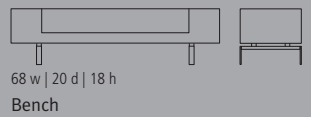

Bauhaus meets the 21st century. Collective Lounge's complete offering includes sophisticated benches and consoles to further define interior environments.

Jofco

P.O. Box 71
 Jasper, Indiana 47547-0071
 Toll free: 1-800-23-JOFCO
 Tel: 812-482-5154
 Email: furniture@jofco.com
 www.jofco.com