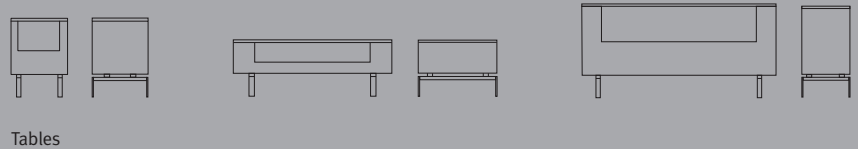

CollectiveLounge exhibits a purely modern presence with symmetric and asymmetric forms floating above expressed satin chrome legs. Asymmetrical lounge versions include a stunning accent lamp.

Bolster-style armrests and tailored cushions enhance Collective Lounge's cubist inspired elegance. Etched glass tops on the occasional tables add to the refined mix of materials.

Bauhaus meets the 21st century. Collective Lounge's complete offering includes sophisticated benches and consoles to further define interior environments.

Jofco

P.O. Box 71
 Jasper, Indiana 47547-0071
 Toll free: 1-800-23-JOFCO
 Tel: 812-482-5154
 Email: furniture@jofco.com
 www.jofco.com