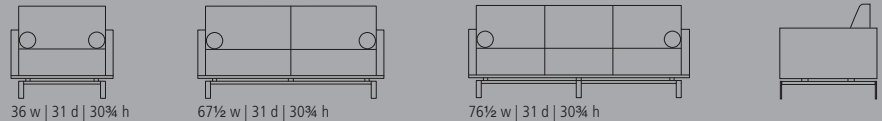

Jofco

P.O. Box 71
Jasper, Indiana 47547-0071
Toll free: 1-800-23-JOFCO
Tel: 812-482-5154
Email: furniture@jofco.com
www.jofco.com

ET1110-3000