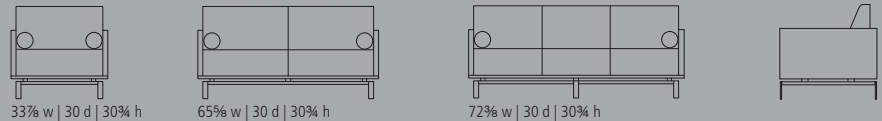

Jofco

P.O. Box 71
Jasper, Indiana 47547-0071
Toll free: 1-800-23-JOFCO
Tel: 812-482-5154
Email: furniture@jofco.com
www.jofco.com

ET1110-3000