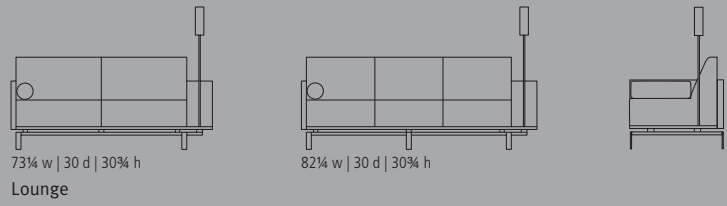

CollectiveLounge exhibits a purely modern presence with symmetric and asymmetric forms floating above expressed satin chrome legs. Asymmetrical lounge versions include a stunning accent lamp.

Bolster-style armrests and tailored cushions enhance Collective Lounge's cubist inspired elegance. Etched glass tops on the occasional tables add to the refined mix of materials.

Bauhaus meets the 21st century. Collective Lounge's complete offering includes sophisticated benches and consoles to further define interior environments.

Jofco

P.O. Box 71
 Jasper, Indiana 47547-0071
 Toll free: 1-800-23-JOFCO
 Tel: 812-482-5154
 Email: furniture@jofco.com
 www.jofco.com