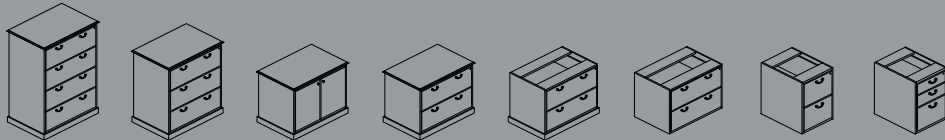

Jofco

P.O. Box 71
Jasper, Indiana 47547-0071
Toll free: 1-800-23-JOFCO
Tel: 812-482-5154
Email: furniture@jofco.com
www.jofco.com

Desks

Credenzas

Returns

Computer Support Pieces

Bridge

Overheads

File Storage

Wardrobes

Bookcases

Coat Rack

Coffee Tables

End Tables