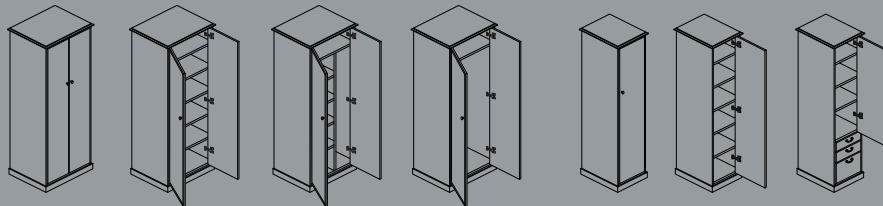

Jofco

P.O. Box 71
Jasper, Indiana 47547-0071
Toll free: 1-800-23-JOFCO
Tel: 812-482-5154
Email: furniture@jofco.com
www.jofco.com

Desks

Credenzas

Returns

Computer Support Pieces

Bridge

Overheads

File Storage

Wardrobes

Bookcases

Coat Rack

Coffee Tables

End Tables