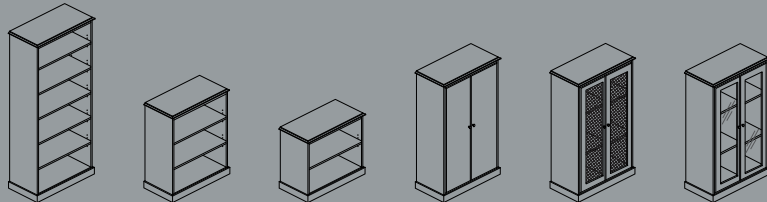

Jofco

P.O. Box 71
Jasper, Indiana 47547-0071
Toll free: 1-800-23-JOFCO
Tel: 812-482-5154
Email: furniture@jofco.com
www.jofco.com

Desks

Credenzas

Returns

Computer Support Pieces

Bridge

Overheads

File Storage

Wardrobes

Bookcases

Coat Rack

Coffee Tables

End Tables